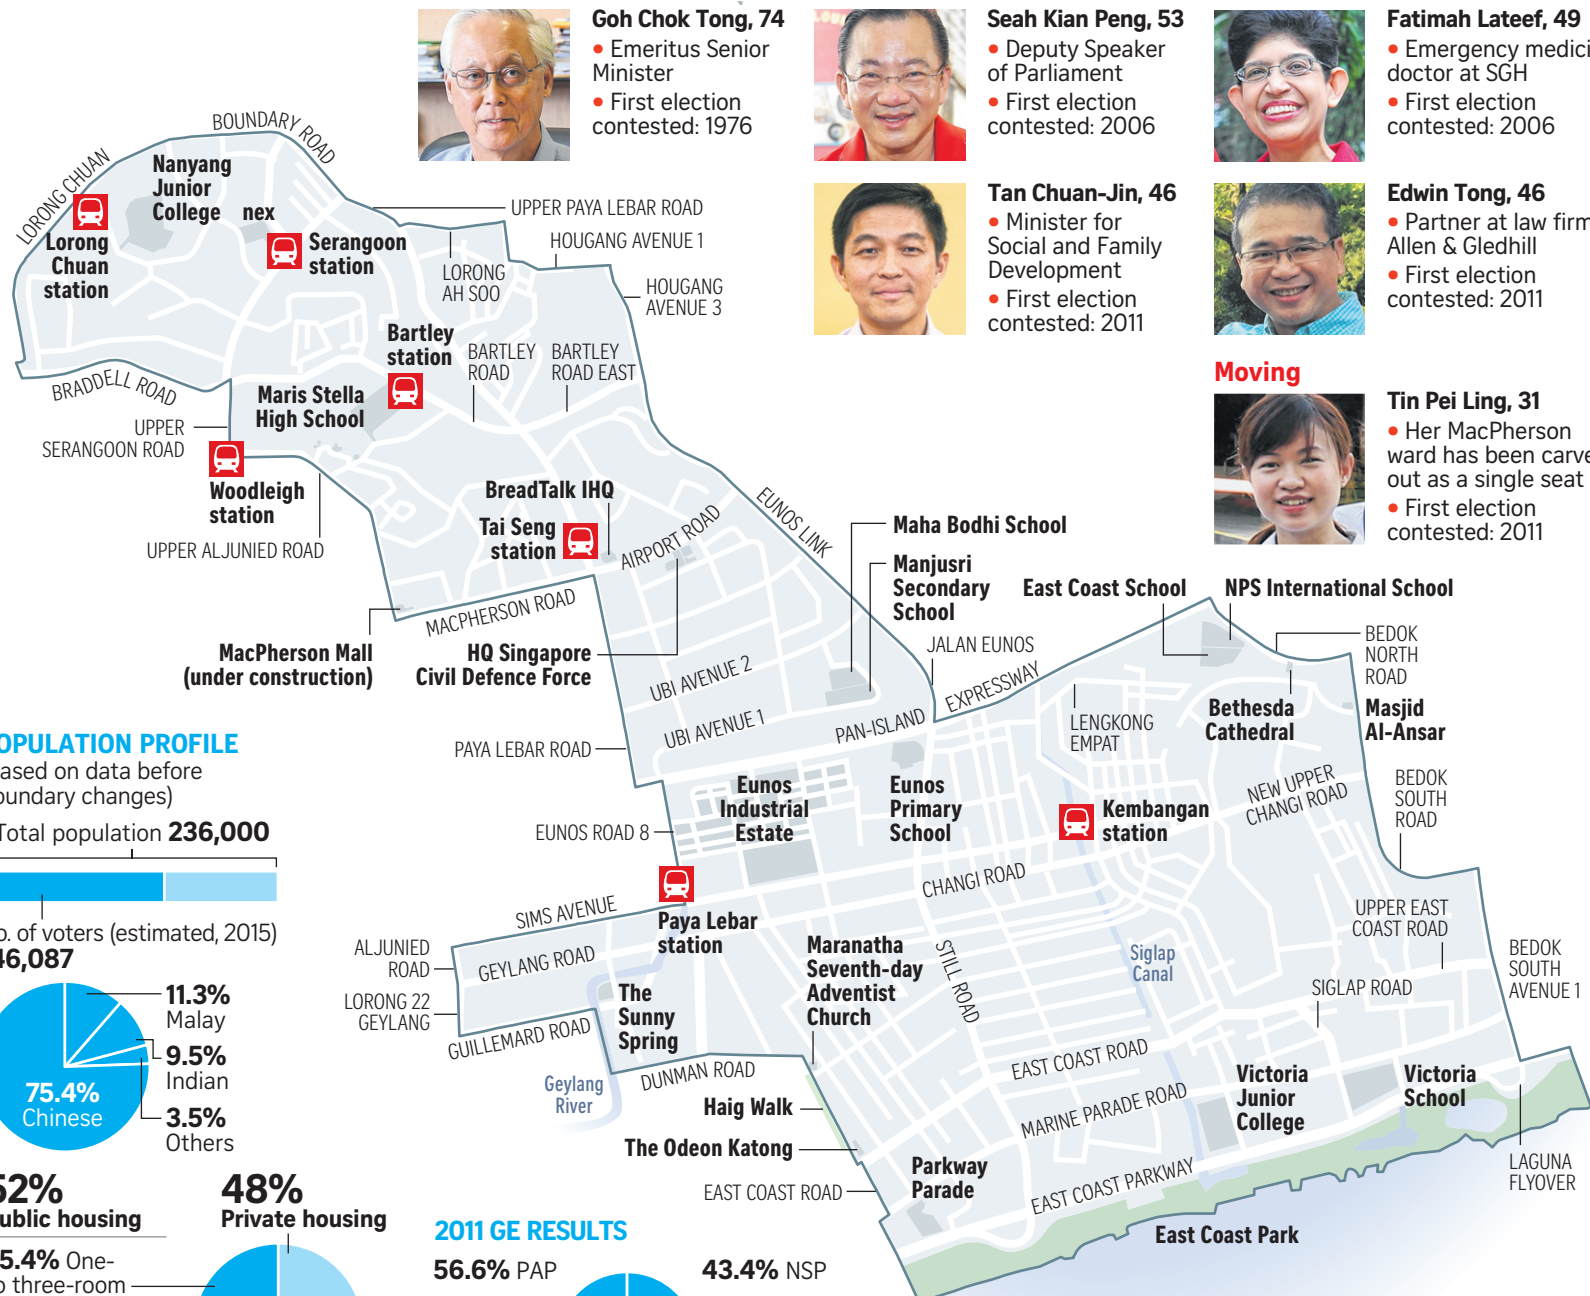

Marine Parade GRC

Goh Chok Tong, 74
 • Emeritus Senior Minister
 • First election contested: 1976

Seah Kian Peng, 53
 • Deputy Speaker of Parliament
 • First election contested: 2006

Fatimah Lateef, 49
 • Emergency medicine doctor at SGH
 • First election contested: 2006

Tan Chuan-Jin, 46
 • Minister for Social and Family Development
 • First election contested: 2011

Edwin Tong, 46
 • Partner at law firm Allen & Gledhill
 • First election contested: 2011

Moving

Tin Pei Ling, 31
 • Her MacPherson ward has been carved out as a single seat
 • First election contested: 2011

POPULATION PROFILE

(Based on data before boundary changes)

Total population **236,000**

No. of voters (estimated, 2015) **146,087**

52% Public housing

48% Private housing

25.4% One-to three-room
16.8% Four-room
9.9% Five-room or executive units

2011 GE RESULTS

56.6% PAP

43.4% NSP

ABOUT THE CONSTITUENCY

- The GRC was formed in 1988, comprising the three wards of Marine Parade, Geylang Serai and Joo Chiat
- Over the years, it has also been a four-, five- or six-man GRC