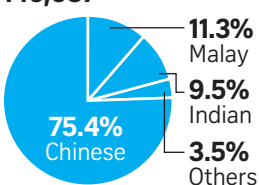

Tan Chuan-Jin, 46
 • Minister for Social and Family Development
 • First election contested: 2011

Edwin Tong, 46
 • Partner at law firm Allen & Gledhill
 • First election contested: 2011

Moving

Tin Pei Ling, 31
 • Her MacPherson ward has been carved out as a single seat
 • First election contested: 2011

POPULATION PROFILE

(Based on data before boundary changes)

Total population **236,000**

No. of voters (estimated, 2015) **146,087**

52% Public housing

48% Private housing

25.4% One-to three-room
16.8% Four-room
9.9% Five-room or executive units

2011 GE RESULTS

56.6% PAP

43.4% NSP

ABOUT THE CONSTITUENCY

- The GRC was formed in 1988, comprising the three wards of Marine Parade, Geylang Serai and Joo Chiat
- Over the years, it has also been a four-, five- or six-man GRC