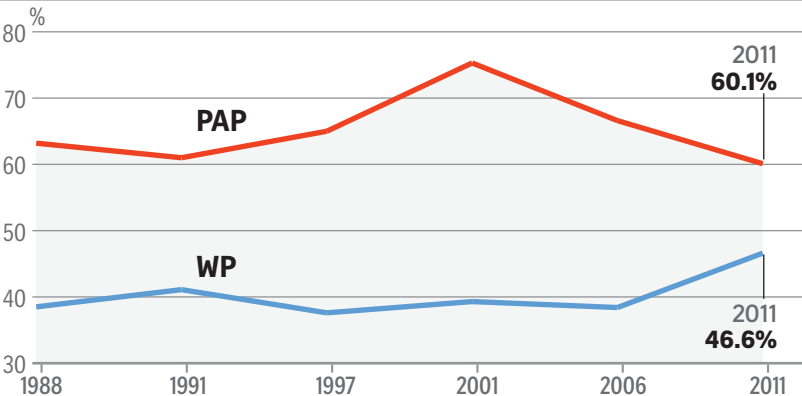

# Swinging vote shares

PAP and WP vote share in general elections since 1988

NOTE: Figures represent each party's share of valid votes in seats contested.

Source: ELECTIONS DEPARTMENT ST GRAPHICS