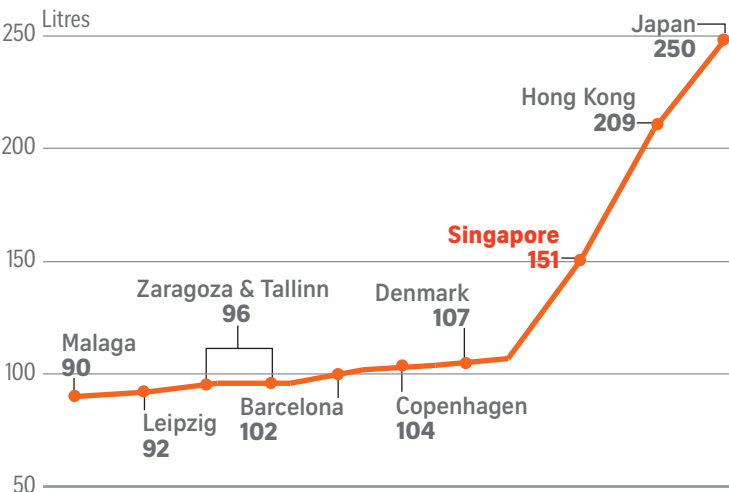

Where does all the water go?

On average, every Singapore resident uses about 151 litres of water per day, a figure some may find surprising. The Sunday Times looks at what the water is used for at home, and how we compare with other countries and cities.

Estimated water use per capita per day: