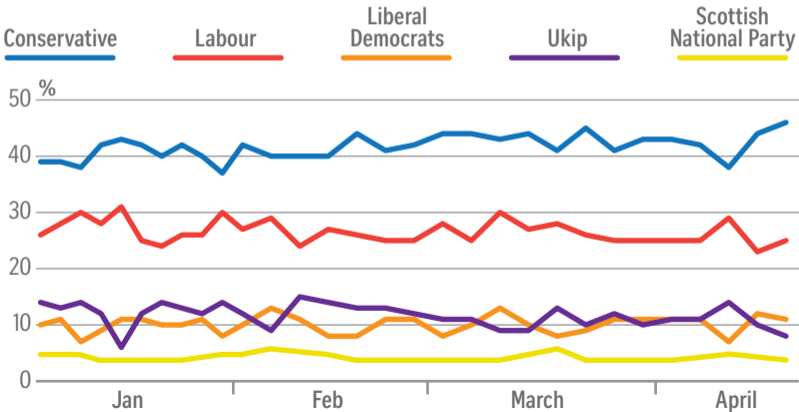

# Tories on top

Conservatives have consistently maintained a lead over their opponents in recent polls

Sources: YOUNG, OPINIUM, IPSOS-MORI, ICM STRAITS TIMES GRAPHICS