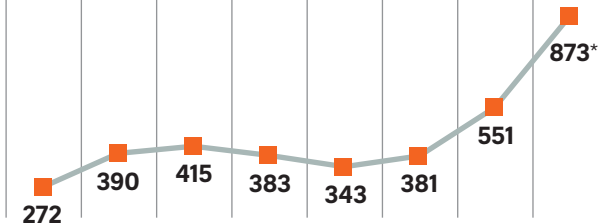

# Increase in cases

Types of child abuse	2009	2010	2011	2012	2013	2014	2015	2016
Physical abuse	124	188	138	177	148	161	263	444*
Sexual abuse	45	58	72	70	60	56	82	107*
Neglect	103	144	205	136	135	164	206	322*

**Total**

NOTE: \*Preliminary figures

Source: MINISTRY OF SOCIAL AND FAMILY DEVELOPMENT SUNDAY TIMES GRAPHICS