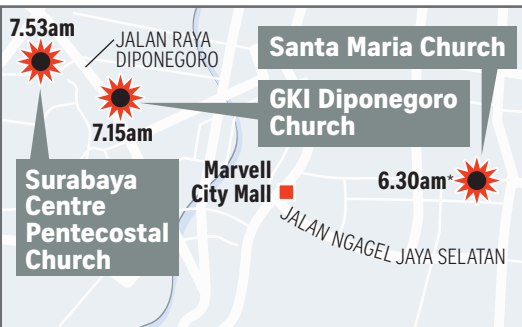

Bomb attacks

NOTE: *7.30am Singapore time

STRAITS TIMES GRAPHICS