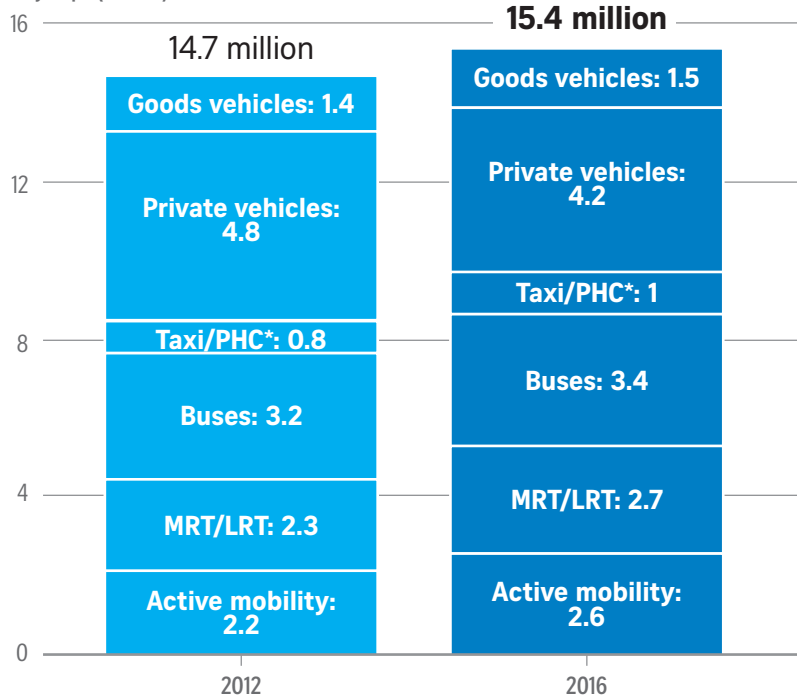

Travel demand by different modes of transport

Daily trips (million)

Public transport mode share breakdown (peak period)

Public transport journeys** completed within one hour (peak period)

NOTE: *Private-hire car **Less than 20km