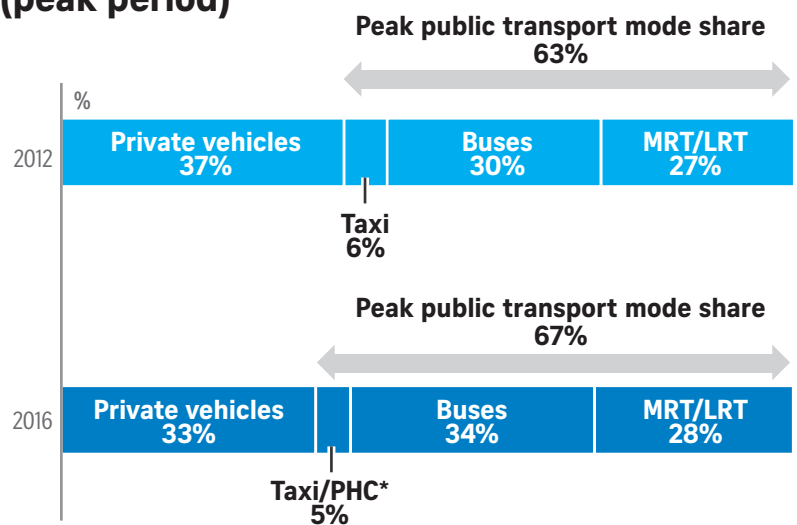

Travel demand by different modes of transport

Daily trips (million)

Public transport mode share breakdown (peak period)

Public transport journeys** completed within one hour (peak period)

NOTE: *Private-hire car **Less than 20km