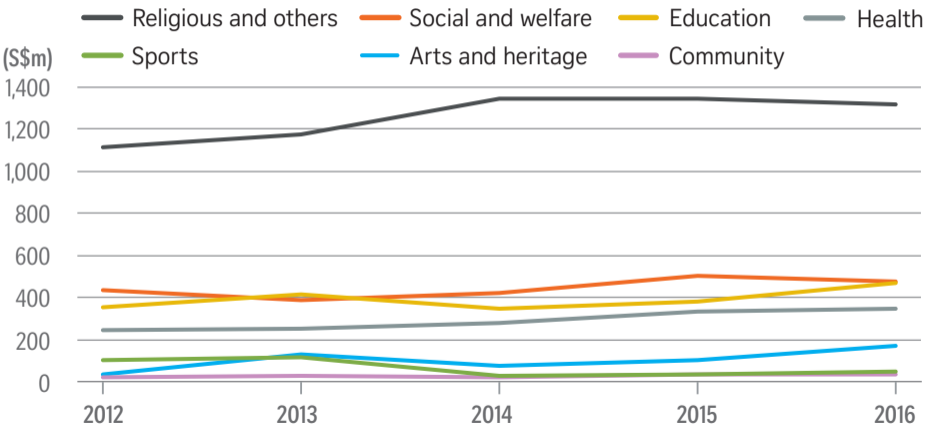

Total donations by sector

Overall donations

Year	Whole sector (\$b)
2012	2.3
2013	2.5
2014	2.5
2015	2.7
2016	2.9

Source: MINISTRY OF CULTURE, COMMUNITY AND YOUTH STRAITS TIMES GRAPHICS