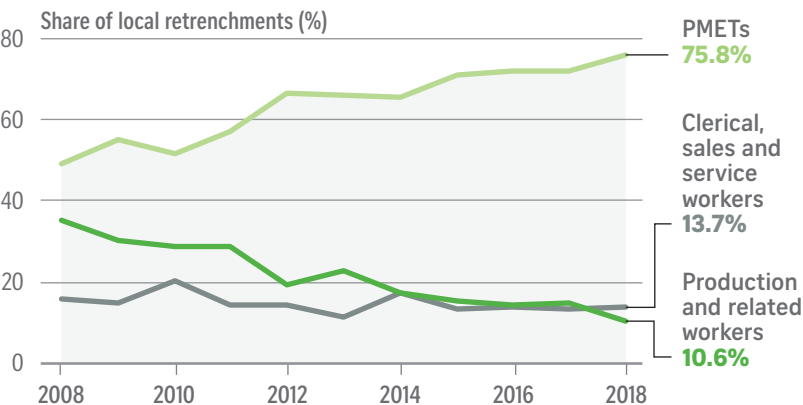

Labour market in 2018

HIGHEST EMPLOYMENT GROWTH SINCE 2014

NOTE: Data excludes foreign domestic workers.

FEWEST RETRENCHMENTS SINCE 2011

PMETs MAKE UP GROWING SHARE OF LOCALS LAID OFF

Source: MINISTRY OF MANPOWER STRAITS TIMES GRAPHICS