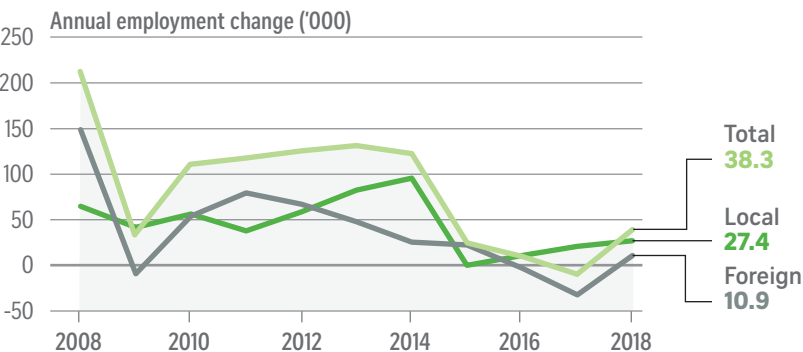

Labour market in 2018

HIGHEST EMPLOYMENT GROWTH SINCE 2014

NOTE: Data excludes foreign domestic workers.

FEWEST RETRENCHMENTS SINCE 2011

PMETs MAKE UP GROWING SHARE OF LOCALS LAID OFF

Source: MINISTRY OF MANPOWER STRAITS TIMES GRAPHICS