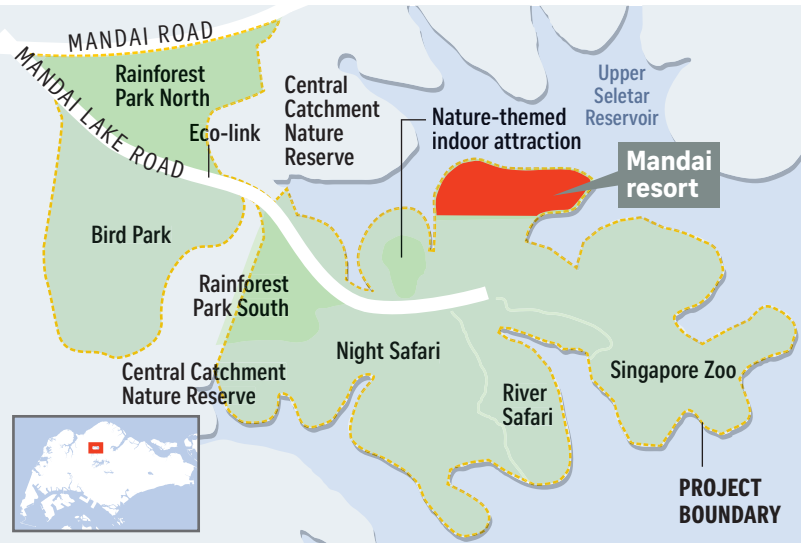

# Where the Mandai resort will be

NOTE: 4.6ha development area

Source: MANDAI PARK HOLDINGS  
STRAITS TIMES GRAPHICS