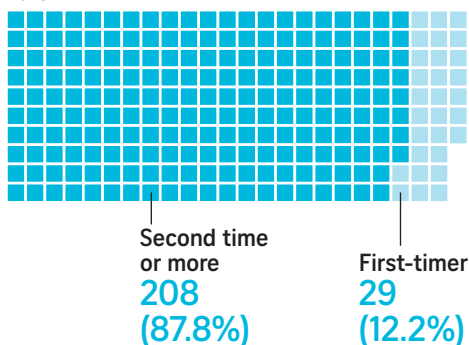

Seniors behind bars

CONVICTED PENAL ADMISSIONS IN 2018

PROPORTION OF INMATES AGED ABOVE 60

BREAKDOWN OF OFFENDERS ACCORDING TO CRIMINAL HISTORY

Inmates above 65 years old 2013

2018

BREAKDOWN OF OFFENDERS ACCORDING TO OFFENCE TYPES