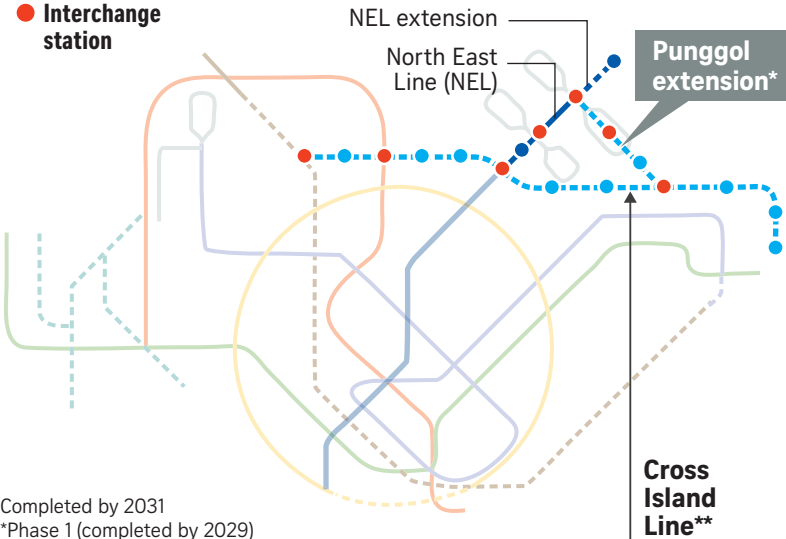

# Cross Island Line – Punggol extension

## RAIL TRANSPORT NETWORK

● Interchange station

\*Completed by 2031

\*\*Phase 1 (completed by 2029)

## THE FIVE STATIONS