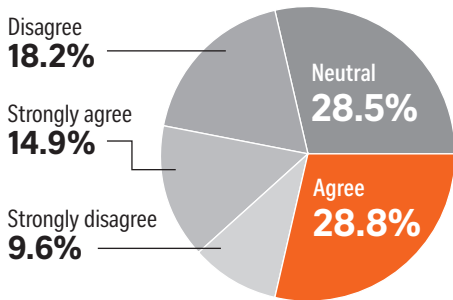

# Covid-19 fatigue

How strongly do you agree or disagree with the statement: "I am tired of following the domestic regulations that have been put in place to manage the outbreak. (e.g. mandatory mask-wearing, SafeEntry check-ins, limiting gatherings etc)"

Which aspect of the Covid-19 control measures do you find most tiring/frustrating?

Notes: The online poll, which was commissioned by The Sunday Times, was conducted by Milieu Insight, an online market research firm. Sample size: 1,000