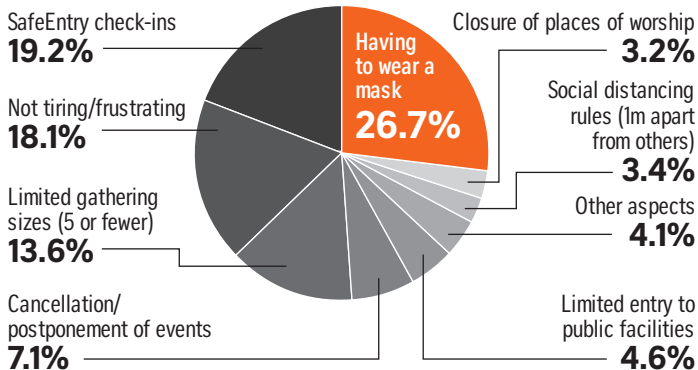

# Covid-19 fatigue

How strongly do you agree or disagree with the statement: "I am tired of following the domestic regulations that have been put in place to manage the outbreak. (e.g. mandatory mask-wearing, SafeEntry check-ins, limiting gatherings etc)"

Which aspect of the Covid-19 control measures do you find most tiring/frustrating?

Notes: The online poll, which was commissioned by The Sunday Times, was conducted by Milieu Insight, an online market research firm. Sample size: 1,000