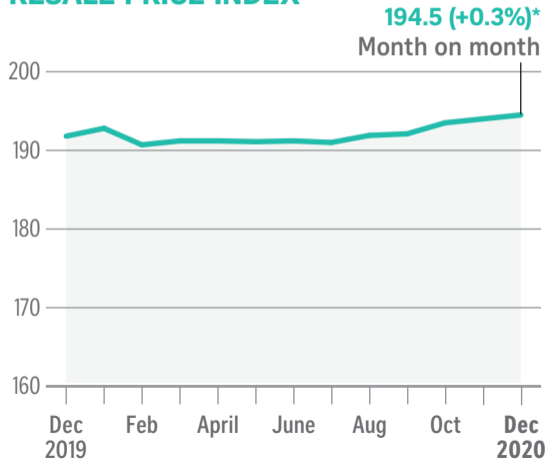

Condo resale market

VOLUME

NOTE: *Flash estimate

RESALE PRICE INDEX

Source: SRX PROPERTY STRAITS TIMES GRAPHICS