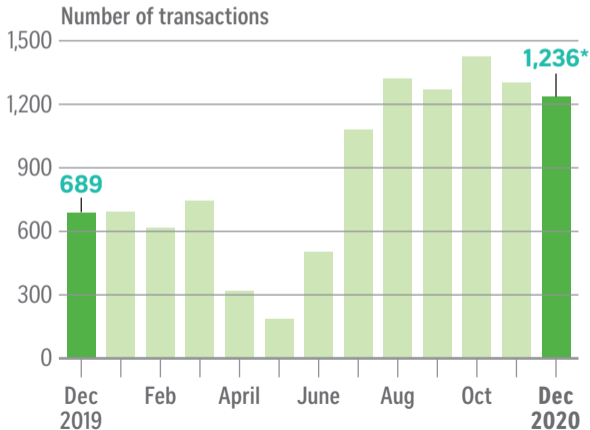

Condo resale market

VOLUME

NOTE: *Flash estimate

RESALE PRICE INDEX

Source: SRX PROPERTY STRAITS TIMES GRAPHICS