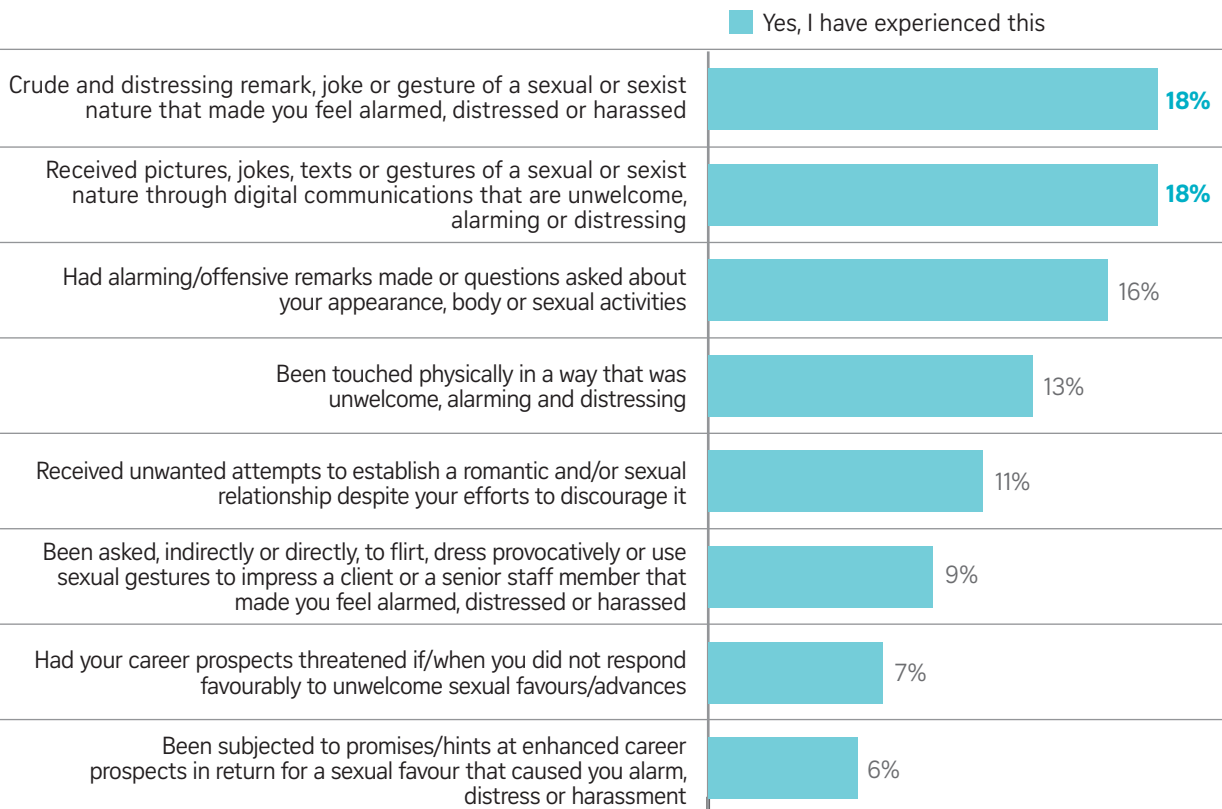

Examples of sexual harassment in the workplace

In an Ipsos and Aware survey, 1,000 working men and women were asked: Have you experienced any of the following workplace sexual harassment behaviour within the last five years?