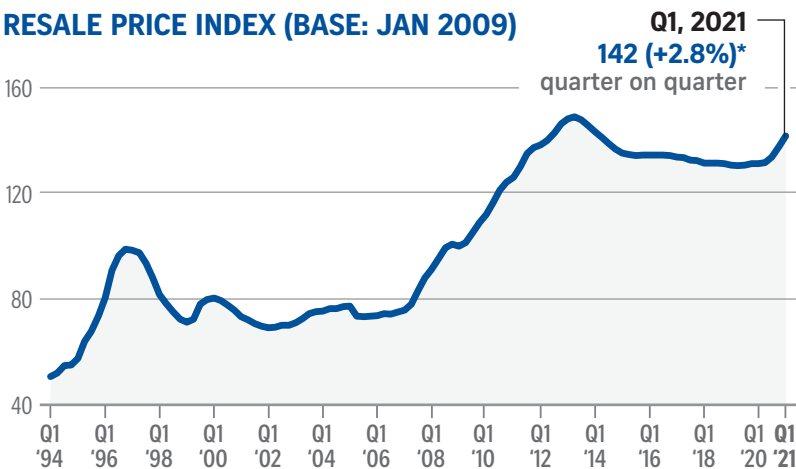

HDB resale prices extend their climb

RESALE PRICE INDEX (BASE: JAN 2009)

Growth in private home prices quickens

PRIVATE PROPERTY PRICE INDEX (Q1 '09=100)

*Flash estimate

Sources: HDB, URA STRAITS TIMES GRAPHICS