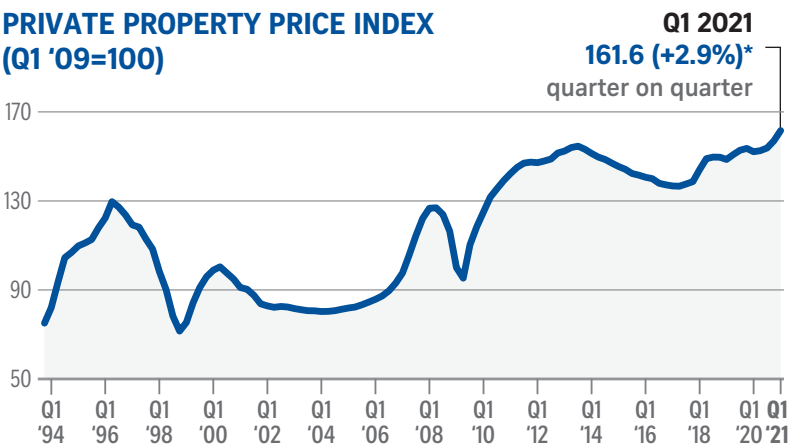

HDB resale prices extend their climb

RESALE PRICE INDEX (BASE: JAN 2009)

Growth in private home prices quickens

PRIVATE PROPERTY PRICE INDEX (Q1 '09=100)

*Flash estimate

Sources: HDB, URA STRAITS TIMES GRAPHICS