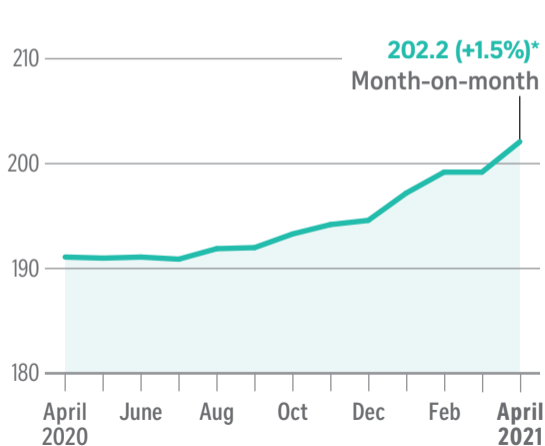

Condo resale market strengthens

VOLUME

NOTE: *Flash estimate

RESALE PRICE INDEX

Source: SRX STRAITS TIMES GRAPHICS