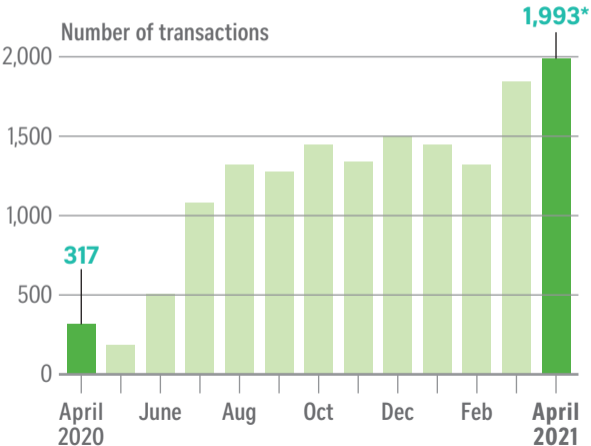

Condo resale market strengthens

VOLUME

NOTE: *Flash estimate

RESALE PRICE INDEX

Source: SRX STRAITS TIMES GRAPHICS