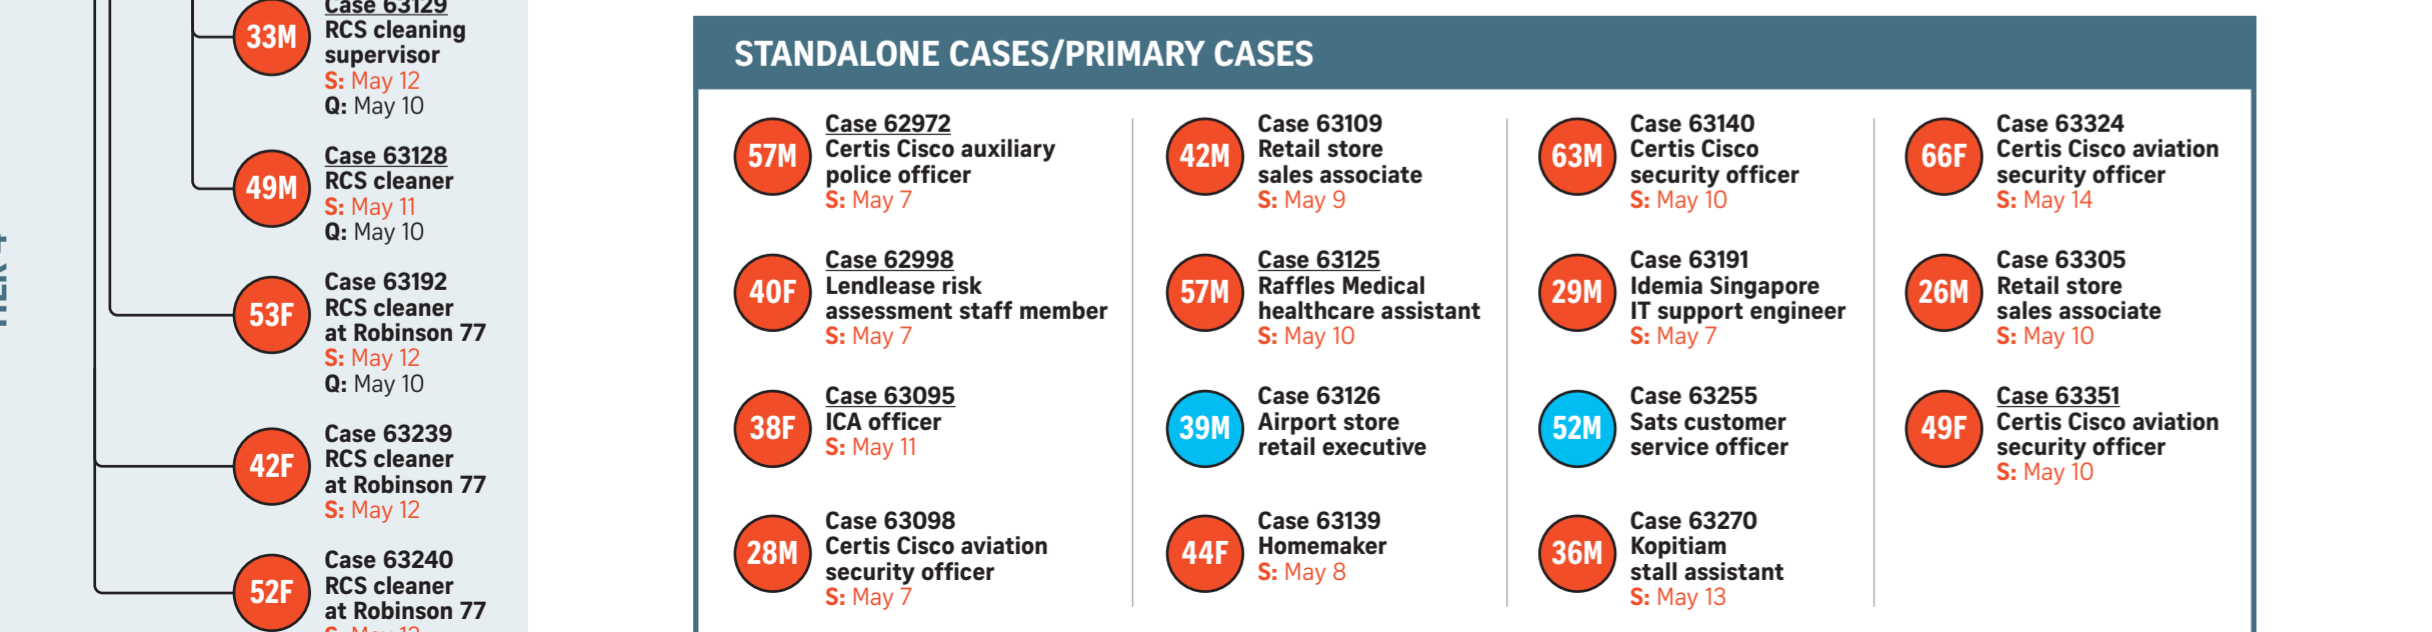

# Changi Airport cluster: 78 cases

The Straits Times looks at how Singapore's largest active cluster spread

● Symptomatic    ● Asymptomatic    S: Symptoms started    Q: Quarantined on    Contracted B16172 variant which originated in India

## CHANGI AIRPORT T3

TIER 1

TIER 2

TIER 3

TIER 4

### STANDALONE CASES/PRIMARY CASES

Case 62972 Certis Cisco auxiliary police officer S: May 7 (57M)	Case 63109 Retail store sales associate S: May 9 (42M)	Case 63140 Certis Cisco security officer S: May 10 (63M)	Case 63324 Certis Cisco aviation security officer S: May 14 (66F)
Case 62998 Lendlease risk assessment staff member S: May 7 (40F)	Case 63125 Raffles Medical healthcare assistant S: May 10 (57M)	Case 63191 Idemia Singapore IT support engineer S: May 7 (29M)	Case 63305 Retail store sales associate S: May 10 (26M)
Case 63095 ICA officer S: May 11 (38F)	Case 63126 Airport store retail executive (39M)	Case 63255 Sats customer service officer (52M)	Case 63351 Certis Cisco aviation security officer S: May 10 (49F)
Case 63098 Certis Cisco aviation security officer S: May 7 (28M)	Case 63139 Homemaker S: May 8 (44F)	Case 63270 Kopitiam stall assistant S: May 13 (36M)	