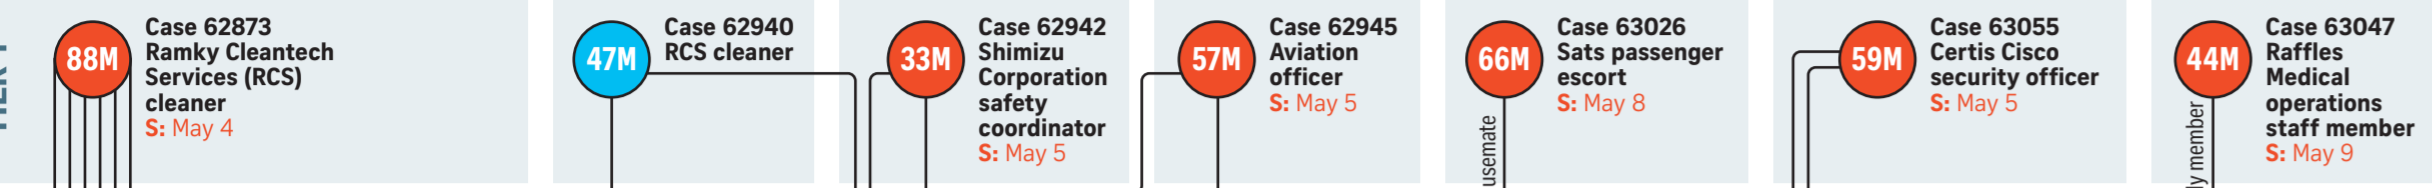

# Changi Airport cluster: 78 cases

The Straits Times looks at how Singapore's largest active cluster spread

● Symptomatic    ● Asymptomatic    S: Symptoms started    Q: Quarantined on    Contracted B16172 variant which originated in India

## CHANGI AIRPORT T3

TIER 1

TIER 2

TIER 3

TIER 4