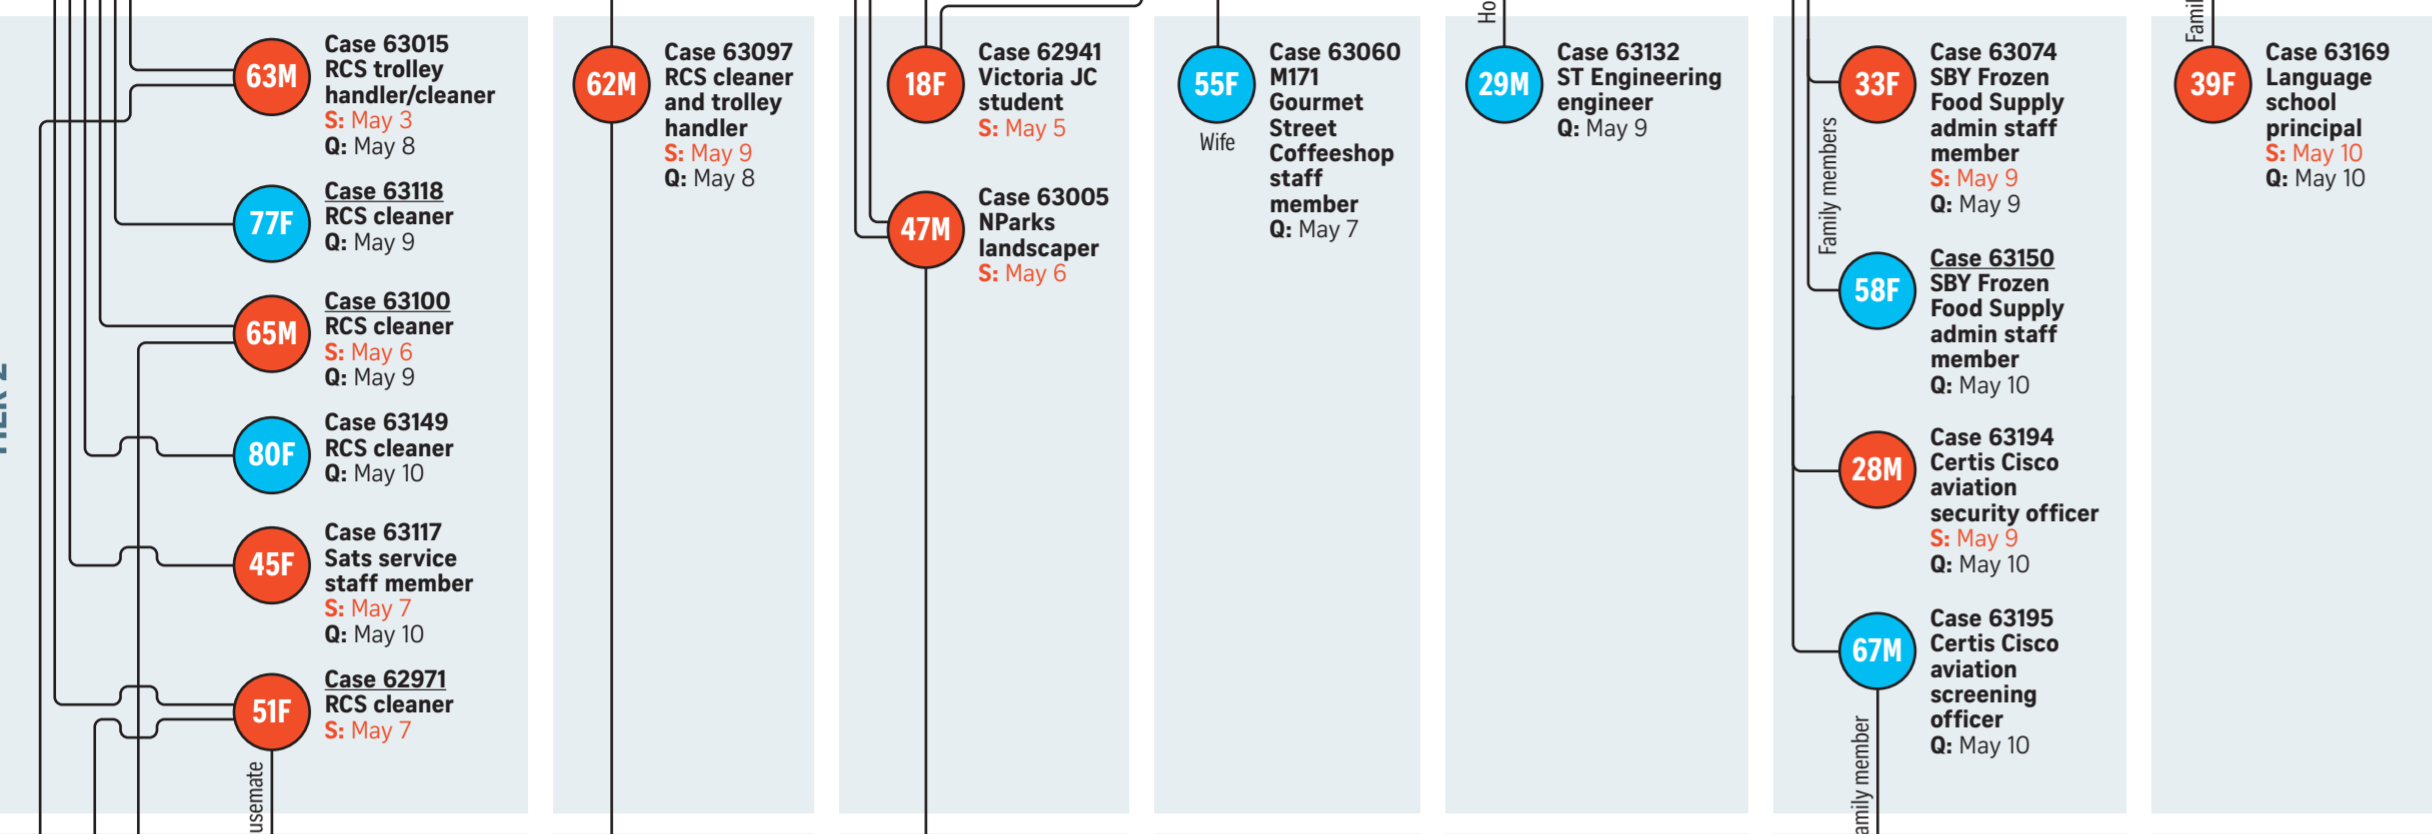

# Changi Airport cluster: 78 cases

The Straits Times looks at how Singapore's largest active cluster spread

● Symptomatic    ● Asymptomatic    S: Symptoms started    Q: Quarantined on    Contracted B16172 variant which originated in India

## CHANGI AIRPORT T3

TIER 1

TIER 2

TIER 3

TIER 4

### STANDALONE CASES/PRIMARY CASES

Case 62972 Certis Cisco auxiliary police officer S: May 7 (57M)	Case 63109 Retail store sales associate S: May 9 (42M)	Case 63140 Certis Cisco security officer S: May 10 (63M)	Case 63324 Certis Cisco aviation security officer S: May 14 (66F)
Case 62998 Lendlease risk assessment staff member S: May 7 (40F)	Case 63125 Raffles Medical healthcare assistant S: May 10 (57M)	Case 63191 Idemia Singapore IT support engineer S: May 7 (29M)	Case 63305 Retail store sales associate S: May 10 (26M)
Case 63095 ICA officer S: May 11 (38F)	Case 63126 Airport store retail executive (39M)	Case 63255 Sats customer service officer (52M)	Case 63351 Certis Cisco aviation security officer S: May 10 (49F)
Case 63098 Certis Cisco aviation security officer S: May 7 (28M)	Case 63139 Homemaker S: May 8 (44F)	Case 63270 Kopitiam stall assistant S: May 13 (36M)	