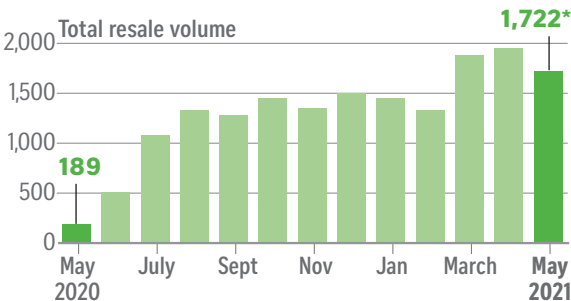

Condo resale market

NOTE: *Flash estimate

Source: SRX PROPERTY
STRAITS TIMES GRAPHICS