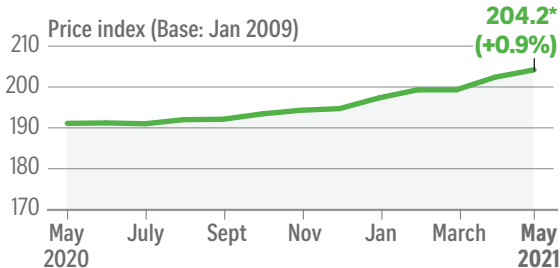

Condo resale market

NOTE: *Flash estimate

Source: SRX PROPERTY
STRAITS TIMES GRAPHICS