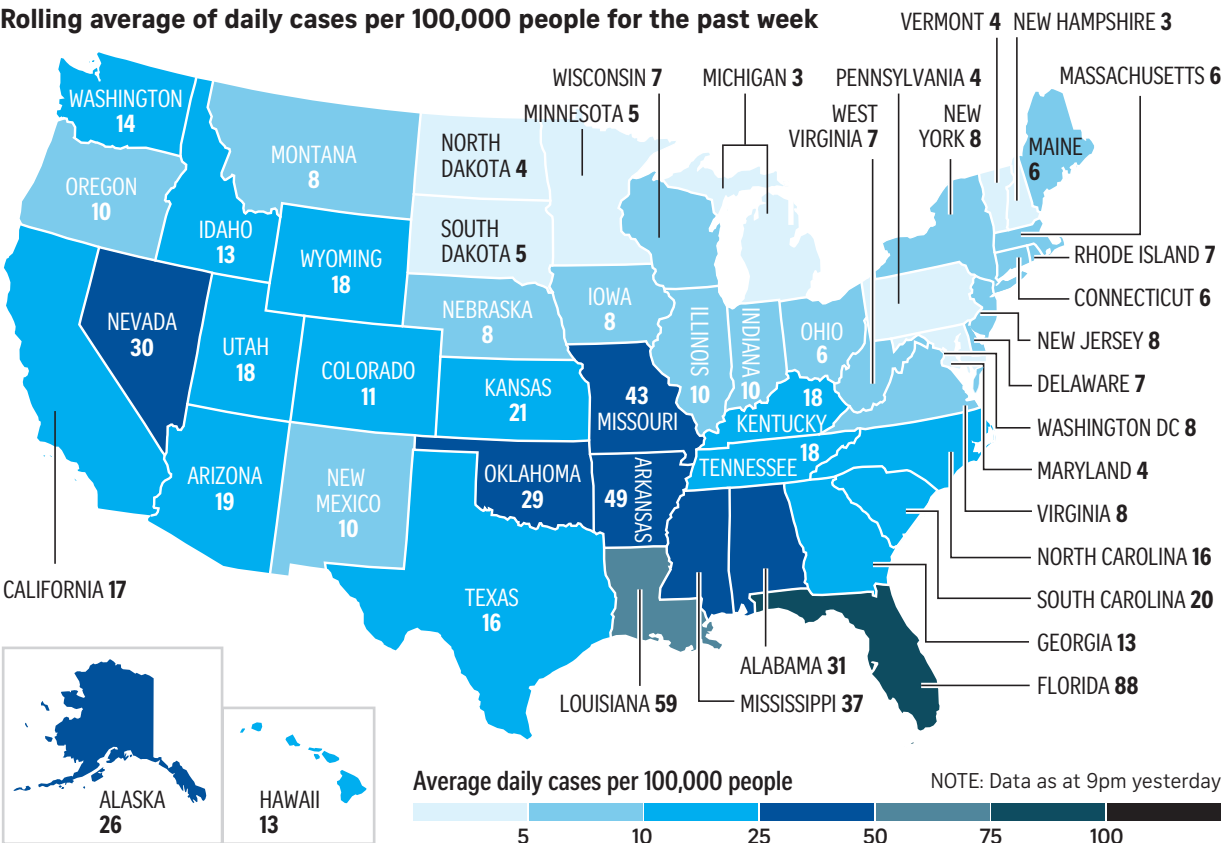

# Delta variant's surge sweeps the US

## HOT SPOTS

Rolling average of daily cases per 100,000 people for the past week

### Seven-day average

Source: MAYO CLINIC  
STRAITS TIMES GRAPHICS