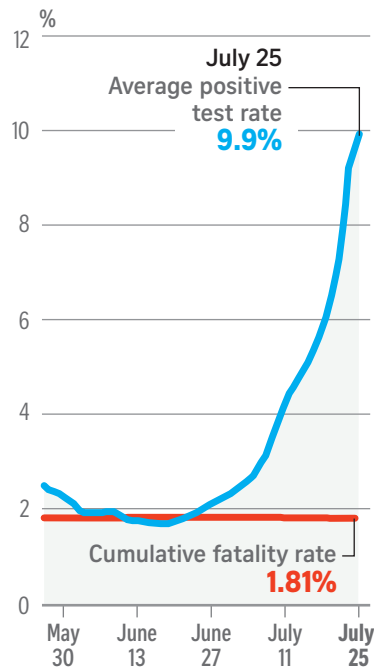

# Delta variant's surge sweeps the US

## HOT SPOTS

Rolling average of daily cases per 100,000 people for the past week

## AVERAGE POSITIVE TEST RATE AND CUMULATIVE FATALITY RATE

### Seven-day average

Source: MAYO CLINIC  
STRAITS TIMES GRAPHICS